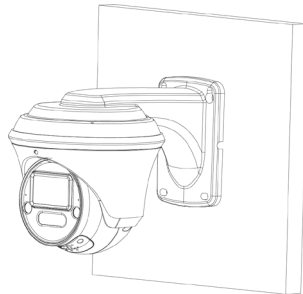

# What you may need

**XLGNXLB12C**  
Junction Box  
Φ142 mm × 46.5mm

**XLGNXPM03**  
Pole Mount  
Φ170mm × 135.8mm × 43.7mm

**XLGNXLB07C**  
Wall Mount  
Φ136mm × 120mm x 208mm

**XLGNXCM700**  
Pendant Mount Bracket  
Φ116 mm × 734.5 mm

## Accessories Mount

**XLGNXLB12C**

**XLGNXLB07C**

**XLGNXLB07C +  
XLGNXLB12C**

**XLGNXLB12C +  
XLGNXCM700**

**XLGNXPM03**

**XLGNXPM03 +  
XLGNXLB12C**

**XLGNXPM03 +  
XLGNXLB07C**