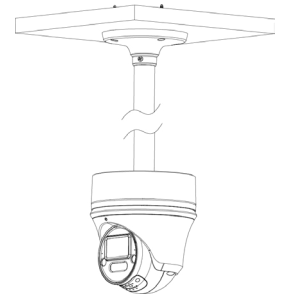

# What you may need

**XLGNXLB12C**  
Junction Box  
Φ142 mm × 46.5mm

**XLGNXPM03**  
Pole Mount  
Φ170mm × 135.8mm × 43.7mm

**XLGNXLB07C**  
Wall Mount  
Φ136mm × 120mm x 208mm

**XLGNXCM700**  
Pendant Mount Bracket  
Φ116 mm × 734.5 mm

## Accessories Mount

**XLGNXLB12C**

**XLGNXLB07C**

**XLGNXLB07C +  
XLGNXLB12C**

**XLGNXLB12C +  
XLGNXCM700**

**XLGNXPM03**

**XLGNXPM03 +  
XLGNXLB12C**

**XLGNXPM03 +  
XLGNXLB07C**