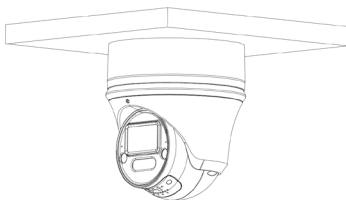

What you may need

XLGNXLB07C
Wall Mount
Φ136mm × 120mm x 208mm

Accessories Mount

XLGNXLB12C

*Design and specifications are subjects to change without notice.